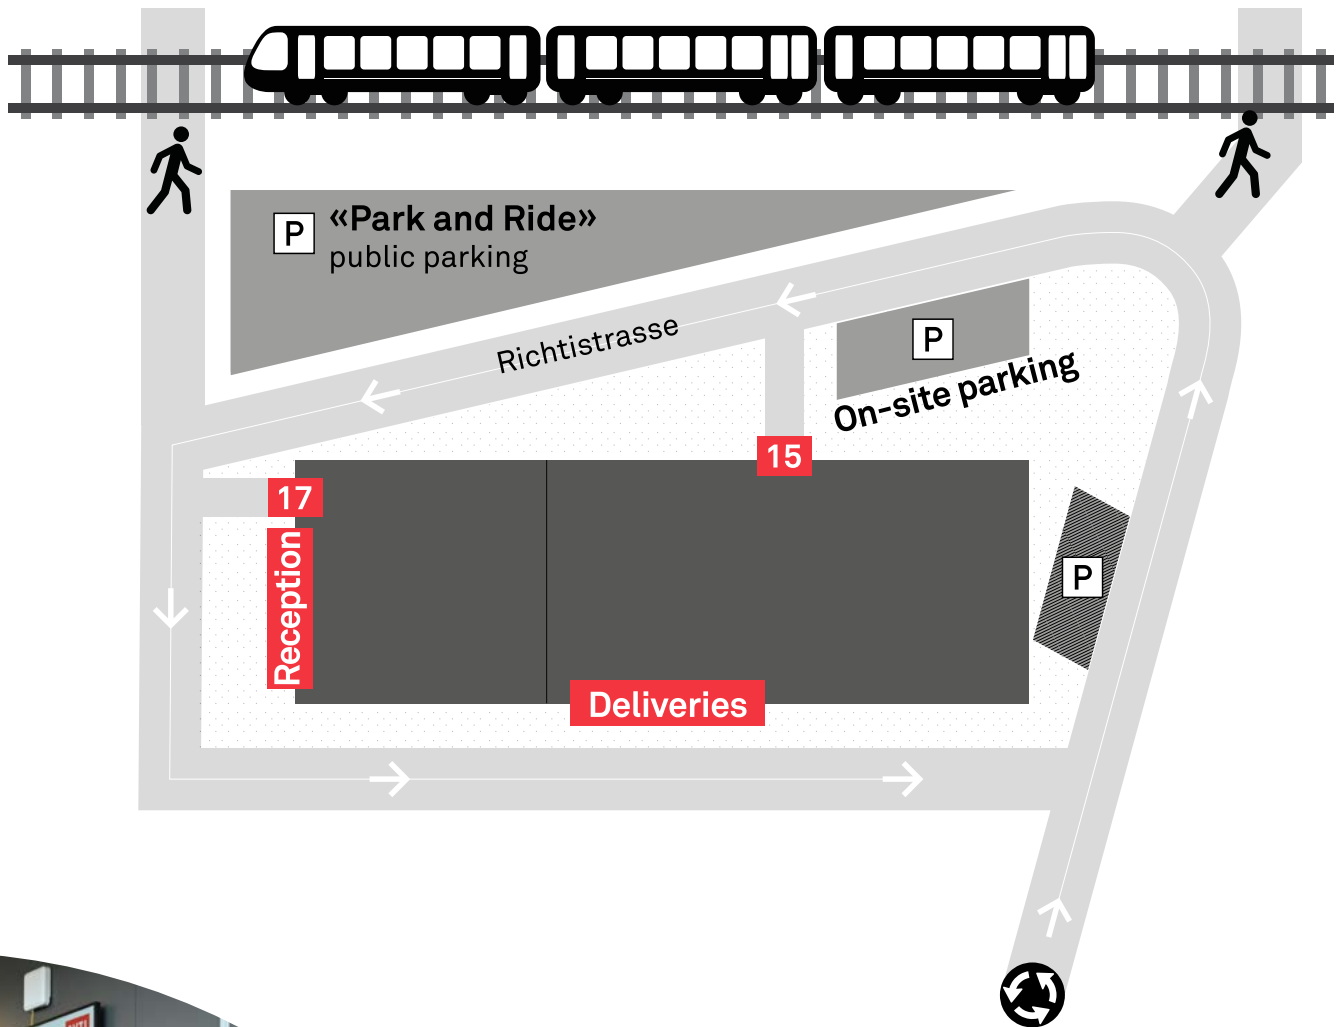

Tram

Tram 12

Bus

From Wallisellen railway station: bus 759, 761, 771, 772

From the Glatt shopping centre: bus 94, 759, 787

BY CAR

From Zurich (motorway)

- Follow the A1 towards Dübendorf and take exit 65 towards Wallisellen
- Follow Überlandstrasse and turn right onto Neue Winterthurstrasse (signs towards Winterthur/Wallisellen)
- Take the exit towards Industriestrasse
- Take the second exit at the roundabout (Industriestrasse)
- Take the first exit at the roundabout (Richtistrasse)

From Winterthur (motorway)

- Follow the A1/A4 south and take exit 65 towards Wallisellen
- Head onto Neugutstrasse
- Merge into the second lane from the left (sign towards Opfikon-Glattbrugg) and turn left onto Neue Winterthurstrasse
- Take the second exit at the roundabout (Industriestrasse)
- Take the first exit at the roundabout (Richtistrasse)

BUILDING PLAN

Our visitor reception is located at Richtistrasse 17.

There are limited parking spaces directly in front of the building.
Please report to reception if you are using the visitor parking spaces.

Additional paid parking spaces are available at the Park and Ride at Wallisellen railway station or at the Coop supermarket on the other side of the platform.

We recommend taking public transport instead.